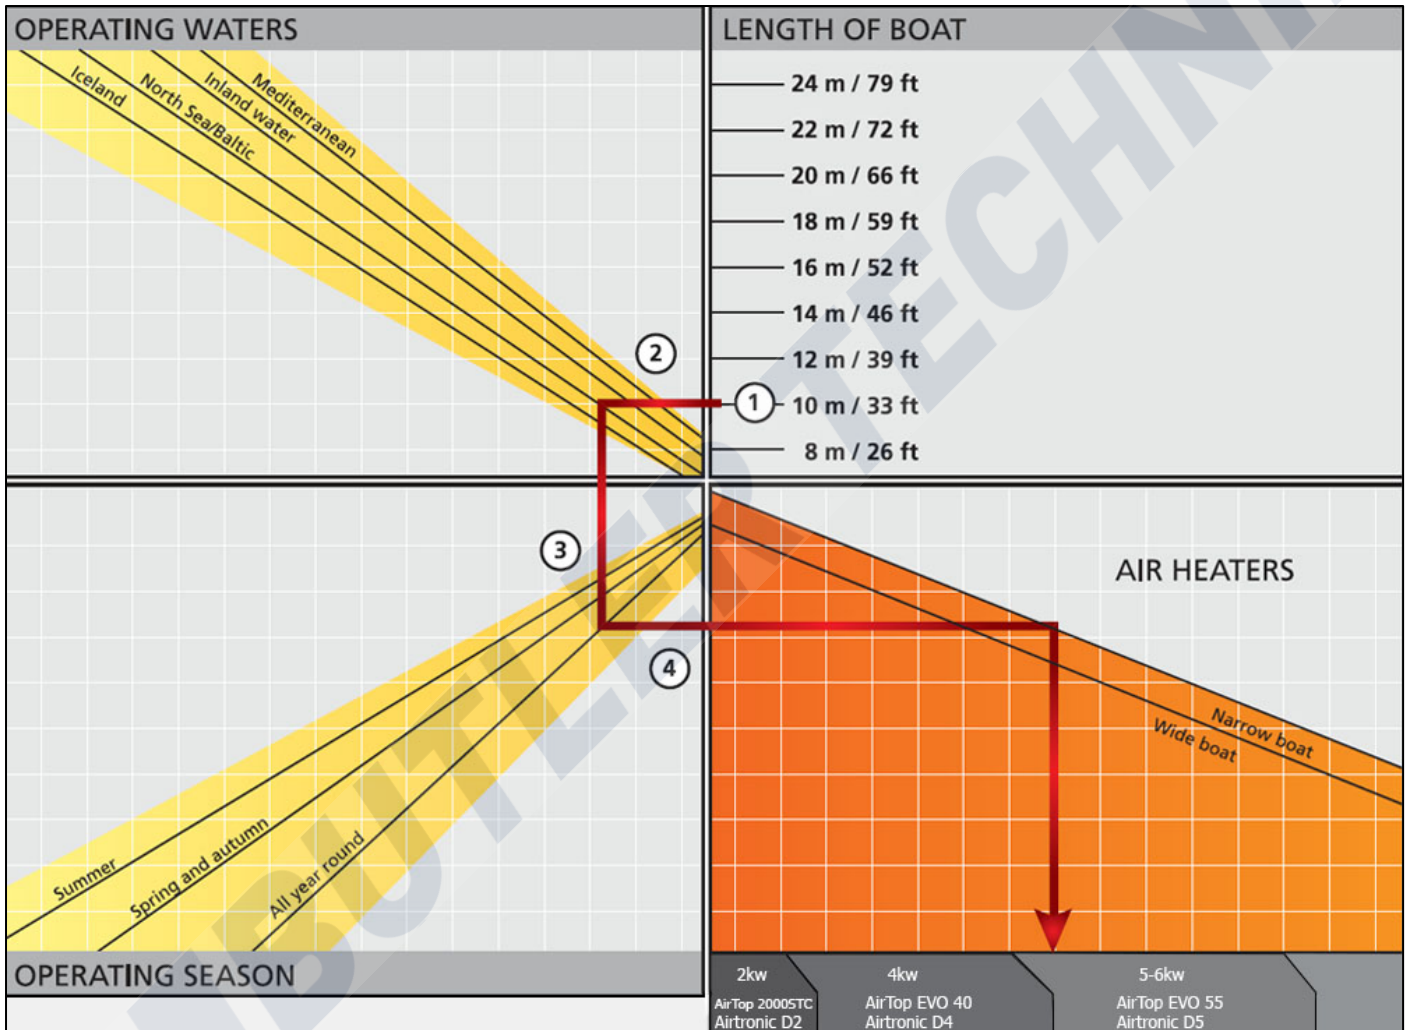

BUTLER TECHNIK

Webasto or Eberspacher Air Heater Selection Guide.

Using the air heater selection tool you can determine the correct heater for your boat. This should only be used as guidance, bespoke marine heating kits can be created to meet your individual requirements, whether you need additional ducting, outlets and therefore “Y” Branches and “T” Pieces or you would just like to replace the controller that comes as standard in the kit to something different. This can all be done.

EBERSPÄCHER AIRTRONIC – SELECTION GUIDE

Boat Length (ft)	13	16	19	22	26	29	32	36	39	42	45	49	52	55	59	62	65
Airtronic D2	Sailing boat		Motor boat														
Airtronic D4 Plus				Sailing boat		Motor boat											
Airtronic D5						Sailing boat			Motor boat								
D8 LC											Sailing boat		Motor boat				