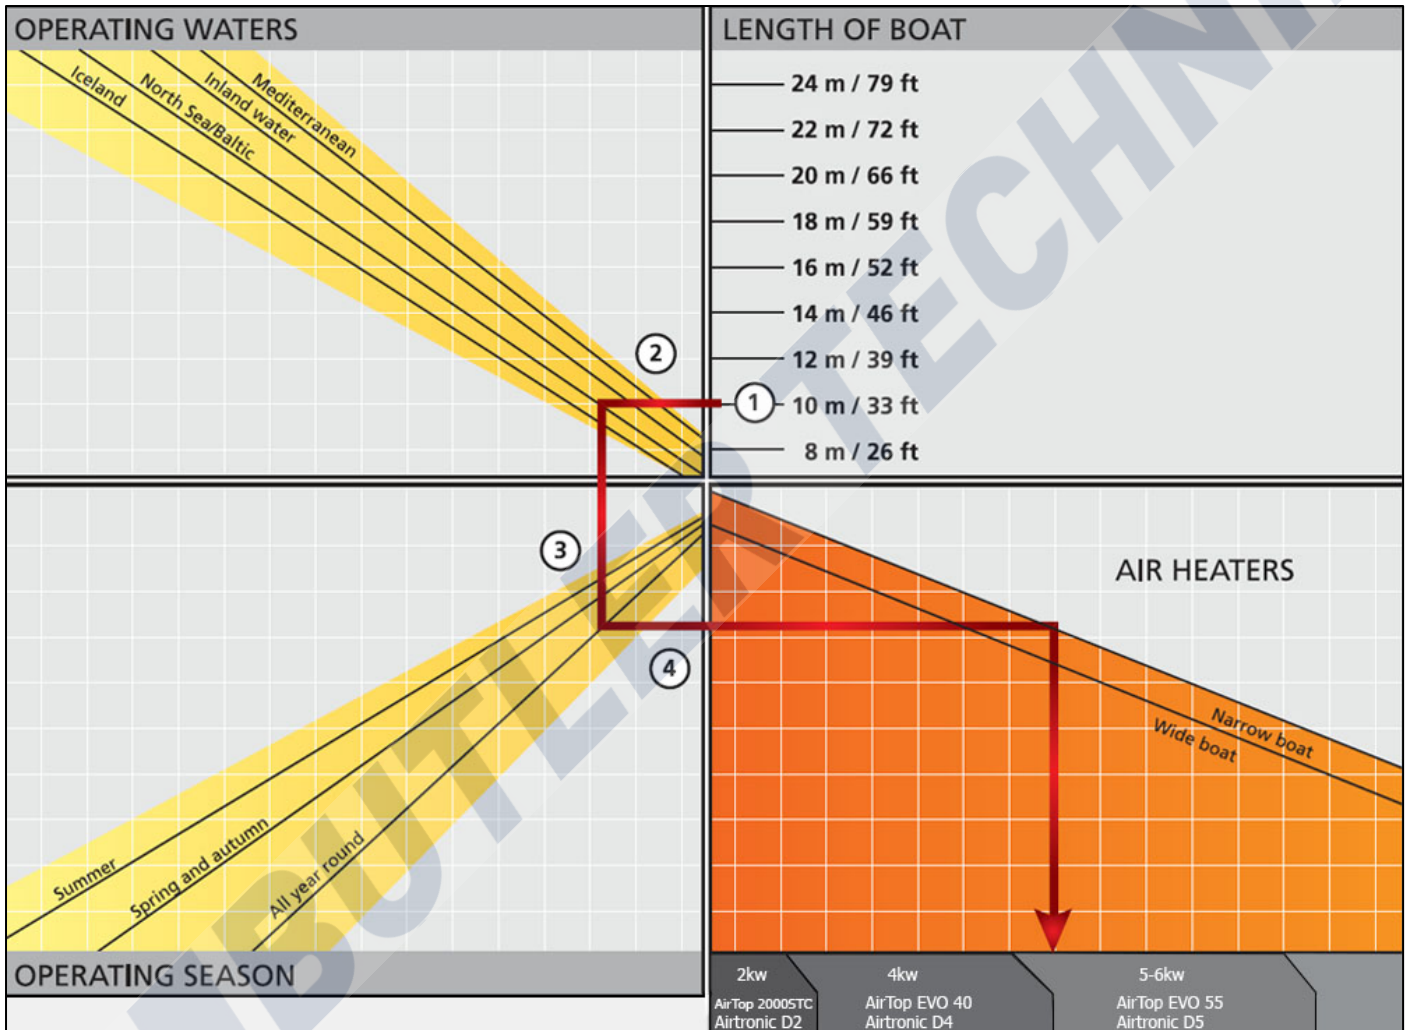

# BUTLER TECHNIK

**EBERSPÄCHER AIRTRONIC – SELECTION GUIDE**

Boat Length (ft)	13	16	19	22	26	29	32	36	39	42	45	49	52	55	59	62	65
Airtronic D2	Sailing boat		Motor boat														
Airtronic D4 Plus				Sailing boat		Motor boat											
Airtronic D5						Sailing boat		Motor boat									
D8 LC											Sailing boat		Motor boat				